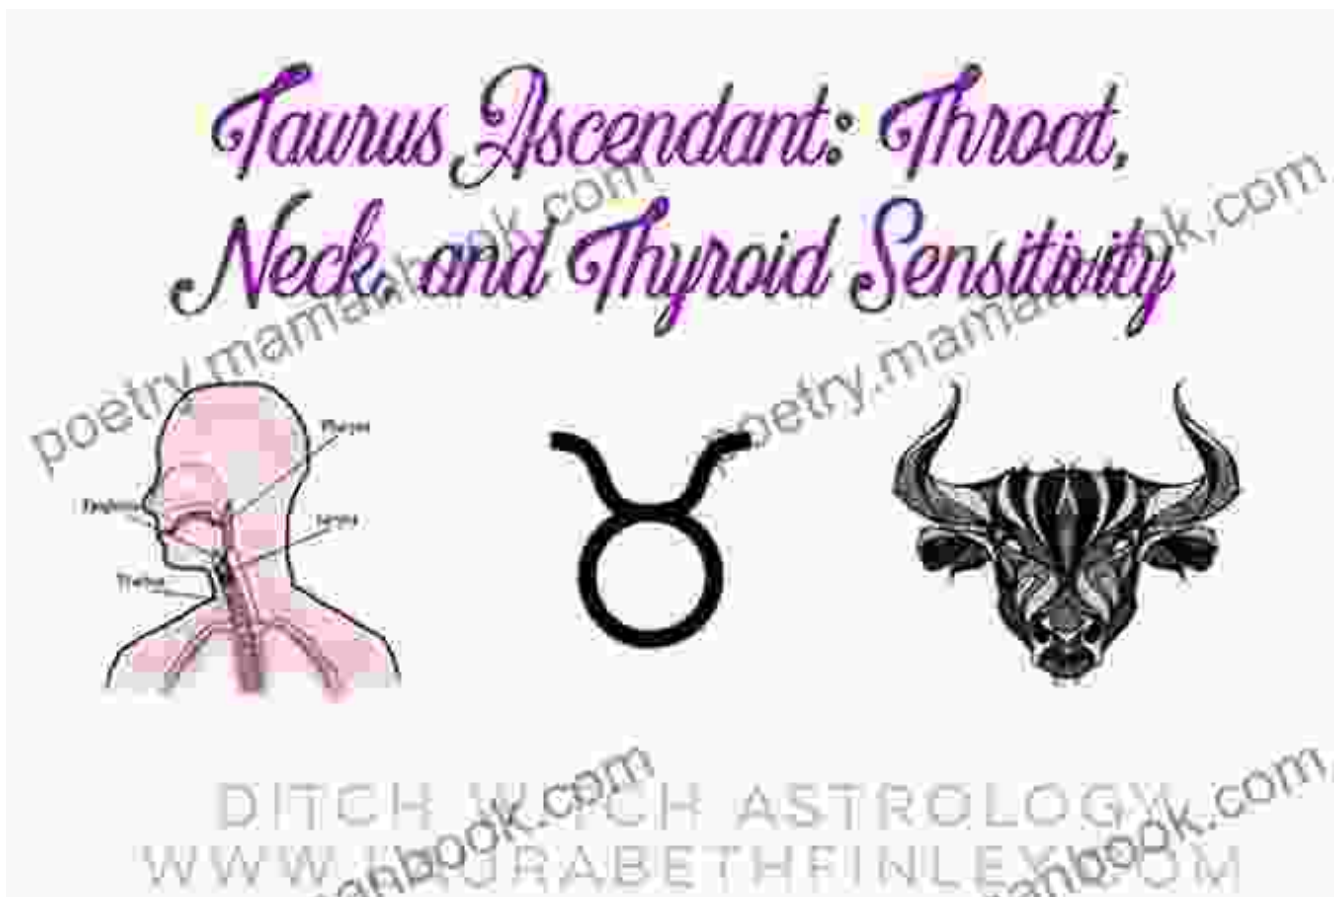

Medical Astrology: Unraveling the Zodiac Signs in the Human Body

Medical astrology, an ancient healing practice, delves into the profound connection between the celestial bodies and the human body. It posits that each zodiac sign exerts influence over specific body parts, organs, and systems, providing a roadmap for understanding our physical health and well-being.

Aries: The Head and Brain

Medical Astrology: Zodiac Signs In The Human Body

by Valentine R.

★★★★☆ 4.6 out of 5

Language : English
File size : 2048 KB
Text-to-Speech : Enabled
Screen Reader : Supported
Enhanced typesetting : Enabled
Word Wise : Enabled
Print length : 16 pages
Lending : Enabled

Aries, the first sign of the zodiac, governs the head and brain. This fiery sign is known for its boldness and energy, qualities that are reflected in the dynamic and complex functions of the brain.

- **Headaches and migraines** are common ailments associated with Aries.
- Head injuries and **brain tumors** can also be linked to an imbalance in Aries' energy.
- Mental health conditions such as **anxiety and depression** may have roots in Aries' influence on the brain.

Taurus: The Neck, Throat, and Thyroid

Taurus, the earth sign, is associated with the neck, throat, and thyroid. This grounded sign signifies stability and practicality, qualities that are essential for the proper functioning of these body parts.