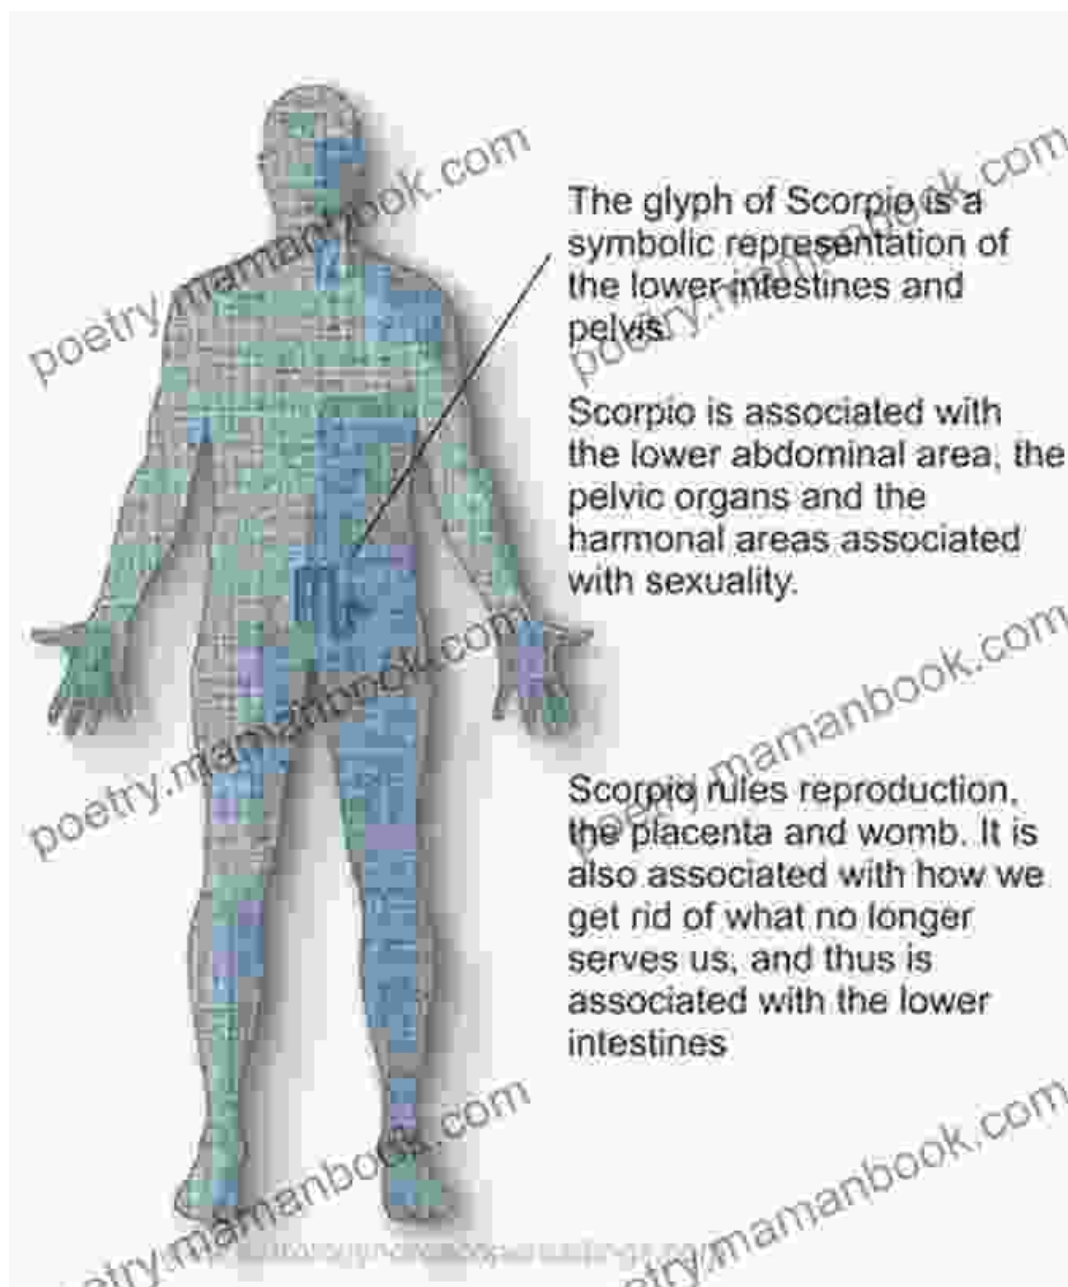

Scorpio, the water sign, is associated with the reproductive organs, bladder, and immune system. This intense sign represents transformation and regeneration, qualities that are essential for the

Medical Astrology: Zodiac Signs In The Human Body

by Valentine R.

★★★★☆ 4.6 out of 5